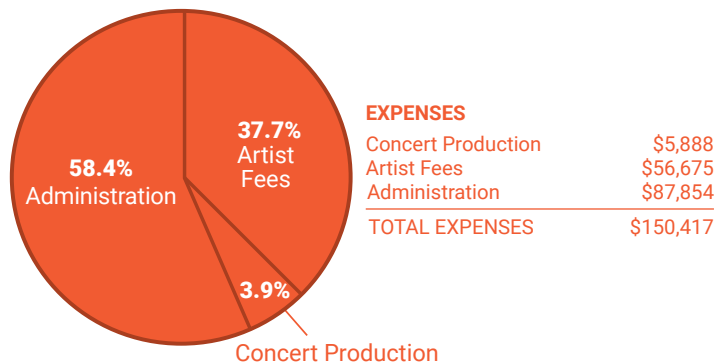

Financial Report

July 1, 2020 to June 30, 2021

CMH's fiscal year, ending June 30, 2021, was greatly affected by the pandemic and the cancellation of live concerts. This is reflected by the higher percentage of Administrative expenses and the lower percentage of Ticket Sales & Concert Fees revenue. We are indebted to our valuable donors and foundation grantors who have continued to step up and offer increased funding to help us further our mission.

Mahalo for your Support!

We asked some of our donors to tell us in a few words why they support CMH

Up Close with CMH COMING SOON TO YOUR HOME

An exciting and affordable way to entertain with live music!

Enhance your next dinner party with a live performance by our professional chamber musicians. Concerts are usually around 30 minutes in length, and can take place before or after a sit-down dinner, pot luck, or reception. We will work with you to help plan the event, musical program, and instrumental ensemble.

Purchase Options

Host

Treat your guests to a private concert in your home with a home-cooked or catered meal.

Pot Luck

Invite your friends to bring a dish or wine to share, and have them chip in on the cost of the musicians. A fun and inexpensive way to experience live chamber music in the intimate setting of your home.

Gift

Offer the gift of chamber music to friends or family for a special occasion, or to those who may be unable to attend our concerts in person for any reason.

Prices range from $500 to $1,750, depending on the size of the ensemble.
All proceeds go to support the musicians.

Contact us at info@chambermusicahawaii.org to plan your event now!