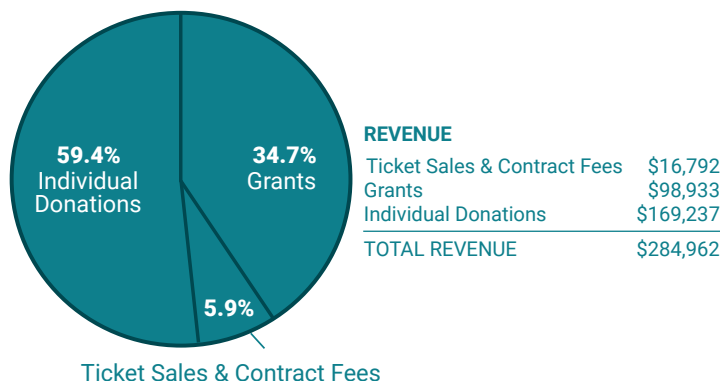

Financial Report

July 1, 2020 to June 30, 2021

CMH's fiscal year, ending June 30, 2021, was greatly affected by the pandemic and the cancellation of live concerts. This is reflected by the higher percentage of Administrative expenses and the lower percentage of Ticket Sales & Concert Fees revenue. We are indebted to our valuable donors and foundation grantors who have continued to step up and offer increased funding to help us further our mission.

Mahalo for your Support!

We asked some of our donors to tell us in a few words why they support CMH

Up Close with CMH COMING SOON TO YOUR HOME

An exciting and affordable way to entertain with live music!

Enhance your next dinner party with a live performance by our professional chamber musicians. Concerts are usually around 30 minutes in length, and can take place before or after a sit-down dinner, pot luck, or reception. We will work with you to help plan the event, musical program, and instrumental ensemble.

Purchase Options

Host

Treat your guests to a private concert in your home with a home-cooked or catered meal.

Pot Luck

Invite your friends to bring a dish or wine to share, and have them chip in on the cost of the musicians. A fun and inexpensive way to experience live chamber music in the intimate setting of your home.

Gift

Offer the gift of chamber music to friends or family for a special occasion, or to those who may be unable to attend our concerts in person for any reason.

Prices range from $500 to $1,750, depending on the size of the ensemble.
All proceeds go to support the musicians.

Contact us at info@chambermusicahawaii.org to plan your event now!